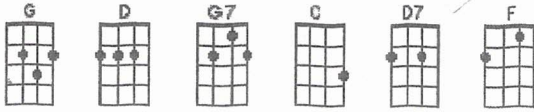

I'M A BELIEVER

Monkees

G D G
 I thought love was only true in fairy tales
 G D G G7
 Meant for someone else but not for me
 C G C G
 Love was out to get me that's the way it seemed
 C G D7
 Disappointment haunted all my dreams

CHORUS: N.C. G C G G C G
 Then I saw her face ... now I'm a believer
 G C G G C G
 Not a trace ... of doubt in my mind
 G C G G
 I'm in love ... I'm a believer
 F D7
 I couldn't leave her if I tried

G D G
 I thought love was more or less a givin' thing
 G D G G7
 It seems the more I gave the less I got
 C G C G
 What's the use in tryin' all you get is pain
 C G D7
 When I needed sunshine I got rain

CHORUS
INSTRUMENTAL (like verse) G D G G D G - Ooooh - G7
 C G C G
 Love was out to get me, that's the way it seemed
 C G D7
 Disappointment haunted all my dreams

CHORUS
Outro: G C G G C G
 Yes I saw her face ... now I'm a believer
 G C G G C G
 Not a trace ... of doubt in my mind
 G C G G
 I'm in love ... I'm a believer
 F D7
 I couldn't leave her if I tried